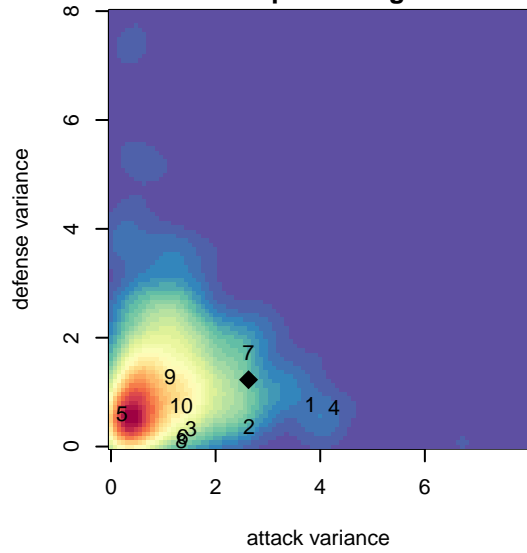

RSF Attack Academy B98

, CAS
 B98 total strength=1856
 attack=58.46 defense=25.75

alt names used:
 RSF ATTACK B98 ACADEMY I (CAS)
 RSF ATTACK B98 ACADEMY I (CAS)
 Attack B98 Academy I

Venues played:
 2015 Surf Cup Surf Super Cup U17
 2015 FWRL CAS B98
 2015 Surf College Showcase Moonlight Showc

RSF Attack Academy B98
 Dots are actual minus expected GF (blue circles) and GA (red triangles).
 Blue line is smoothed change in attack strength. Red is smoothed change in defense strength.

**attack and defense variance (black dot)
relative to other teams
and top 10 in region**

Performance relative to 13 month average

Distribution of opponents
 Red = Lose zone, Blue = Win zone, Green = Even
 Black line separates win/lose zones

lot. A=Neither has attack advantage, B=Opponent has both attack and defense advantage, C=Opponent has both attack and defense disadvantage, D=Both have