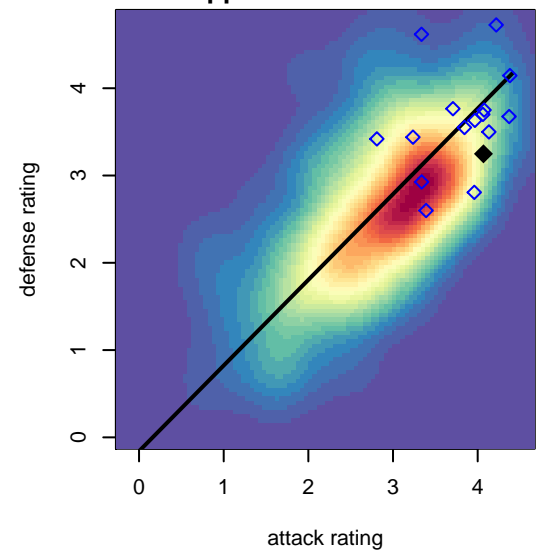

RSF Attack Academy B98

, CAS
 B98 total strength=1856
 attack=58.46 defense=25.75

alt names used:
 RSF ATTACK B98 ACADEMY I (CAS)
 RSF ATTACK B98 ACADEMY I (CAS)
 Attack B98 Academy I

Venues played:
 2015 Surf Cup Surf Super Cup U17
 2015 FWRL CAS B98
 2015 Surf College Showcase Moonlight Showc

RSF Attack Academy B98
 Dots are actual minus expected GF (blue circles) and GA (red triangles).
 Blue line is smoothed change in attack strength. Red is smoothed change in defense strength.

**attack and defense variance (black dot)
relative to other teams
and top 10 in region**

**attack and defense rating
relative to others at age
and all opponents in last 13 months**

**attack and defense rating
relative to others at age
and all opponents in last 13 months**

Performance relative to 13 month average

Performance relative to 13 month average

Distribution of opponents
 Red = Lose zone, Blue = Win zone, Green = Even
 Black line separates win/lose zones

lot. A=Neither has attack advantage, B=Opponent has both attack and defense advantage, C=Opponent has both attack and defense disadvantage, D=Both have