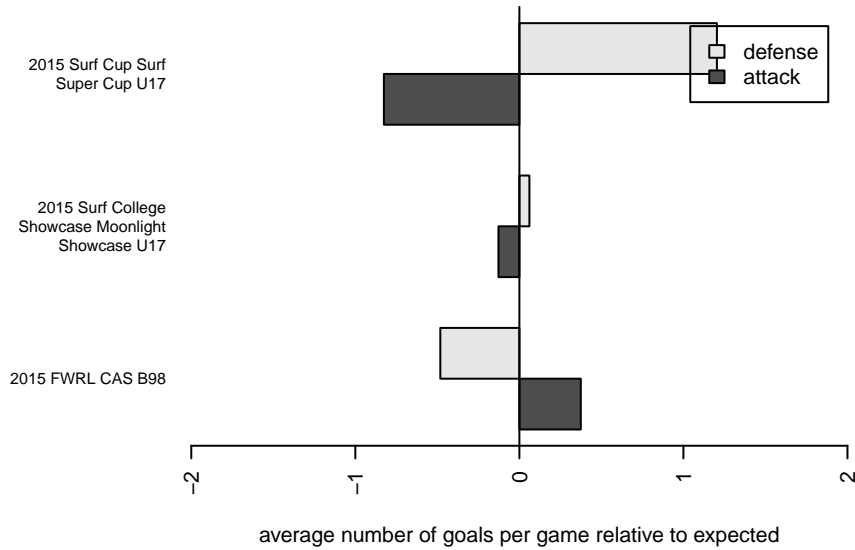

RSF Attack Academy B98

, CAS
 B98 total strength=1856
 attack=58.46 defense=25.75

alt names used:
 RSF ATTACK B98 ACADEMY I (CAS)
 RSF ATTACK B98 ACADEMY I (CAS)
 Attack B98 Academy I

Venues played:
 2015 Surf Cup Surf Super Cup U17
 2015 FWRL CAS B98
 2015 Surf College Showcase Moonlight Showc

RSF Attack Academy B98
 Dots are actual minus expected GF (blue circles) and GA (red triangles).
 Blue line is smoothed change in attack strength. Red is smoothed change in defense strength.

**attack and defense variance (black dot)
relative to other teams
and top 10 in region**

**attack and defense rating
relative to others at age
and all opponents in last 13 months**

**attack and defense rating
relative to others at age
and all opponents in last 13 months**

Performance relative to 13 month average

Performance relative to 13 month average

Distribution of opponents
 Red = Lose zone, Blue = Win zone, Green = Even
 Black line separates win/lose zones

lot. A=Neither has attack advantage, B=Opponent has both attack and defense advantage, C=Opponent has both attack and defense disadvantage, D=Both have